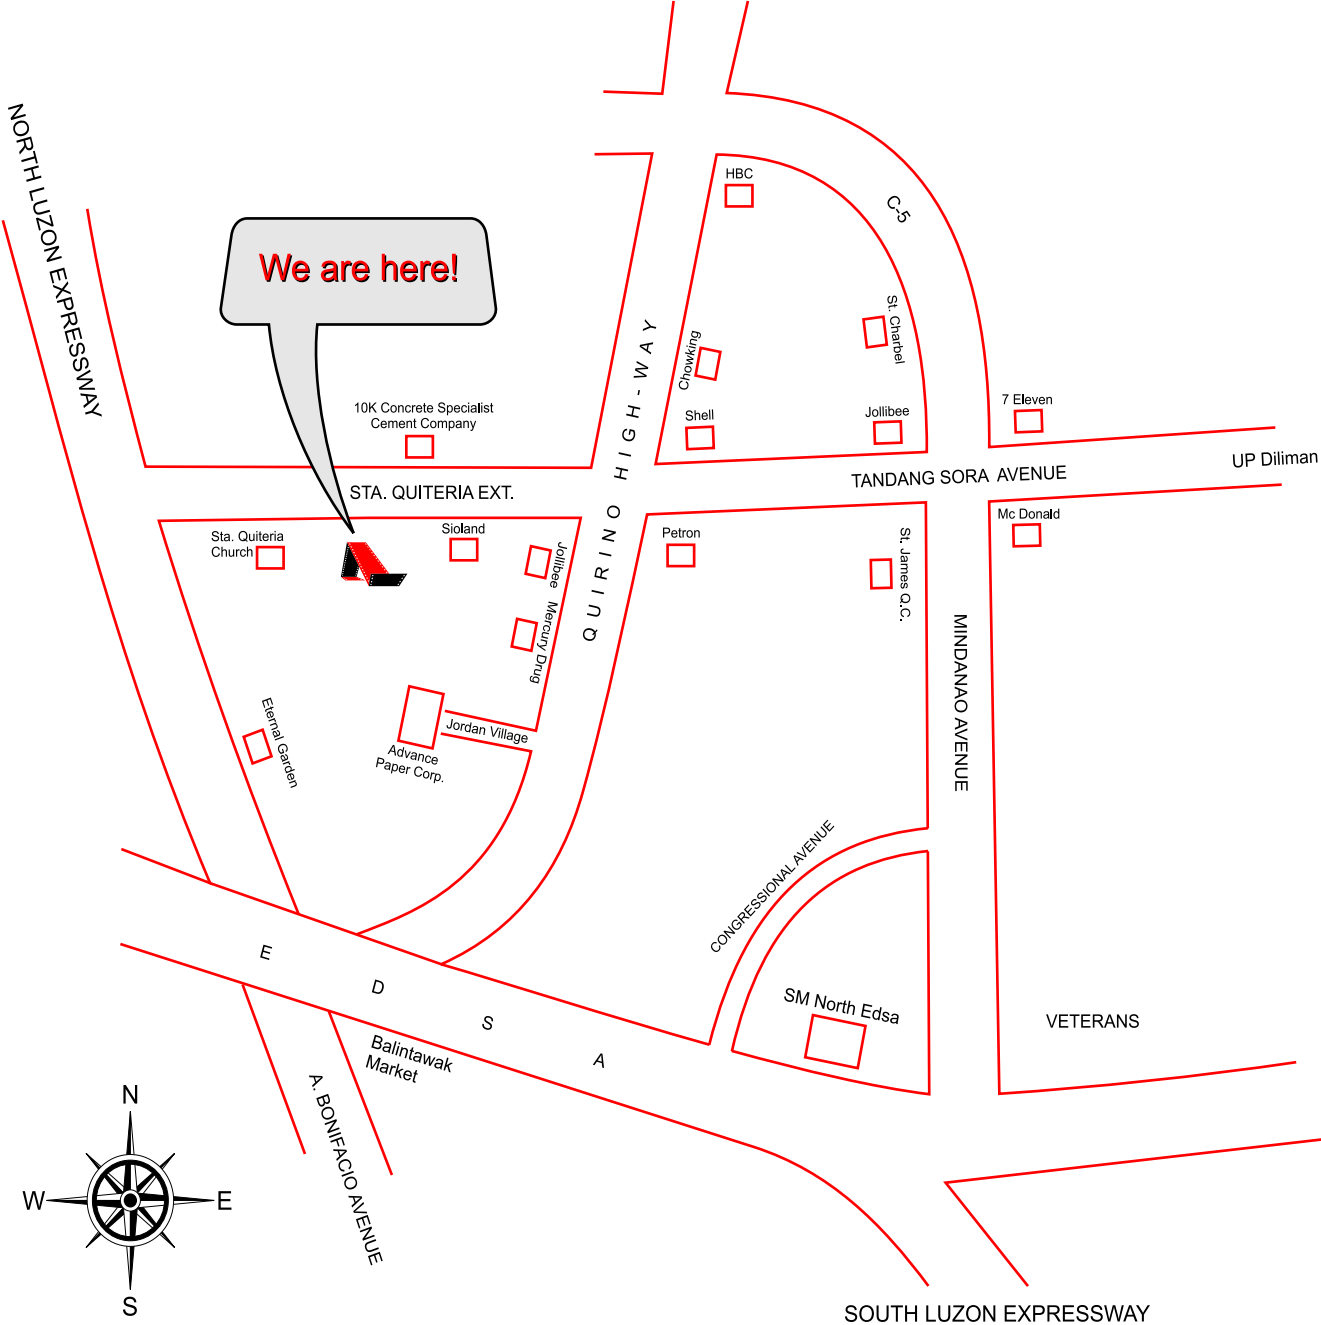

LOCATION MAP

ACFI MAIN GATE

(30 SECONDS TRAVEL FROM SIOLAND)

Main Office:
Bgy. 163 Zone 14, M. Bartolome St.
Sta. Quiteria Extension, Caloocan City
Metro Manila, Philippines

Phone No:
(632) 330-2084 to 87/89
(632) 453-5113/16
(632) 454-4515

Fax No:
(632) 453-4900
(632) 330-2087

email: sales@advancecomputerforms.com

From South (coming from Makati, Ortigas, Alabang, Laguna)

- Take EDSA going North
- Before SM City turn right on North Ave going to Trinoma Mall
- On the first stop light turn left on Mindanao Ave
- Past Tandang Sora Ave make a U-turn near the church
- Right turn on Tandang Sora Ave
- Go straight past Quirino Highway and past Sioland Supermart
- Gray gate on the left side with address

From North (coming from Subic, Valenzuela, Pampanga)

- Take NLEX going South
- Turn right on the second exit going to EDSA South
- Turn right on the first exit after the bridge going to A. Bonifacio Ave. North
- Go the left most lane going up to Quirino Highway
- Turn left when you reach the intersection of Tandang Sora Ave.
- Go straight past Sioland Supermart
- Gray gate on the left side with address